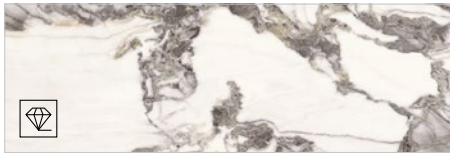

MARBLE
EFFECT

COLEÇÕES COLLECTIONS
SPLENDOR

30x90 cm RTF 12"x35" RTF

± 10 mm 0.39 in

16080 **SPLENDOR**

19 VARIAÇÕES GRÁFICAS
19 GRAPHIC VARIATIONS