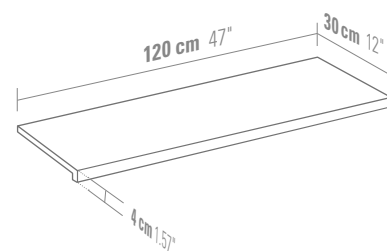

MARBLE
EFFECT

COLEÇÕES COLLECTIONS
SPLENDOR · MARBLE X

V4

5

58×118 cm RTF P 23"×46" RTF P

± 9 mm 0.35 in

8877

MARBLE X

60×120 cm RTF 24"×47" RTF

± 9 mm 0.35 in

8867

MARBLE X

12 VARIAÇÕES GRÁFICAS
12 GRAPHIC VARIATIONS

60×120 cm RTF AD 24"×47" RTF AD

± 9 mm 0.35 in

8867

MARBLE X

AD

60×60 cm RTF 24"×24" RTF

± 8 mm 0.32 in

9420

SPLENDOR

15 VARIAÇÕES GRÁFICAS
15 GRAPHIC VARIATIONS

60×60 cm 24"×24"

± 8 mm 0.32 in

9420

SPLENDOR

15 VARIAÇÕES GRÁFICAS
15 GRAPHIC VARIATIONS

30×60 cm 12"×24"

± 8 mm 0.32 in

9420

SPLENDOR

22 VARIAÇÕES GRÁFICAS
22 GRAPHIC VARIATIONS

M30×30 cm 12"×12"

± 8 mm 0.32 in

9420

SPLENDOR

50 VARIAÇÕES GRÁFICAS
50 GRAPHIC VARIATIONS

PEÇA DEGRAU LINEAR
STEP TREAD

30×120 cm RTF PDL
3.15"×47" RTF PDL

± 9 mm 0.35 in

8867

MARBLE X

30×120 cm RTF PDL AD
3.15"×47" RTF PDL AD

± 9 mm 0.35 in

8867

30×118 cm RTF PDL P
3.15"×46" RTF PDL P

± 9 mm 0.35 in

8877

MARBLE X

RODAPÉ
BULLNOSE

8×120 cm RTF ROD
3.15"×47" RTF ROD

± 9 mm 0.35 in

8867

MARBLE X

8×118 cm RTF ROD P
3.15"×46" RTF ROD P

± 9 mm 0.35 in

8877

M10×30 cm
4"×12"

± 8 mm 0.32 in

9420/050

SPLENDOR

MOSAICO 36
MOSAIC 36

33×33 cm 13"×13"

± 8 mm 0.32 in

9420/640

SPLENDOR

MOSAICO HEX REGULAR
MOSAIC HEX REGULAR

33×30 cm 13"×12"

± 8 mm 0.32 in

9420/720

SPLENDOR

EMBALAGENS E PESOS PACKING AND WEIGHTS EMB001 Rev 91/1122