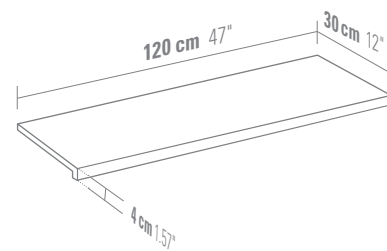

60 VARIações GRÁFICAS
60 GRAPHIC VARIATIONS

RODAPÉ
BULLNOSE

7,5×25 cm 3"×10"

8 mm 0.32 in

16082/050 **SPLENDOR**

EMBALAGENS E PESOS PACKING AND WEIGHTS

EMB001 Rev 91/1122

Formato Size	Caixa Box			Paleta Pallet				
	Pcs. Stk.	m ² / m	kg	Caixa / Paleta Box / Pallet	m ²	Net. kg	Brut. kg	cm
REVESTIMENTO WALL TILES								
30×90×1 cm RTF 298×898 mm	4	1,0800 m ²	19,25	48	51,8400	924	949	120×100×85
M25×55×0,8 cm	10	1,3750 m ²	18,29	48	66,0000	878	903	120×80×90
M10×30×0,8 cm	30	0,9000 m ²	11,52	88	79,2000	1.014	1.039	120×80×93
Mistral · Wind · Leaf								
30×90×1 cm RTF 298×898 mm	4	1,0800 m ²	19,25					
Onda								
M25×55×0,8 cm	10	1,3750 m ²	18,90					
Rodapé Bullnose								
7,5×25×0,8 cm	44	11,0000 m	11,04					

60x120 cm RTF 24"x47" RTF

9 mm 0.35 in

8866 MARBLE X

12 VARIAÇÕES GRÁFICAS
12 GRAPHIC VARIATIONS

60x120 cm RTF AD 24"x47" RTF AD

9 mm 0.35 in

8866 MARBLE X

PEÇA DEGRAU LINEAR
STEP TREAD

30x120 cm RTF PDL
12"x47" RTF PDL

9 mm 0.35 in

8866 MARBLE X

30x120 cm RTF PDL AD
12"x47" RTF PDL AD

9 mm 0.35 in

8866 MARBLE X

30x118 cm RTF PDL P
12"x46" RTF PDL P

9 mm 0.35 in