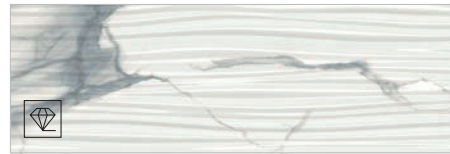

An exotic marble
intensely furrowed by splendid blue veins.

MARBLE
EFFECT

COLEÇÕES COLLECTIONS
SPLENDOR OCEANIC

30×90 cm RTF 12"×35" RTF

10 mm 0.39 in

16082 **SPLENDOR**

20 VARIações GRÁFICAS
20 GRAPHIC VARIATIONS